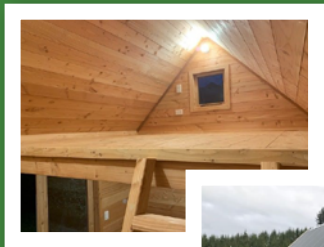

## ALLWOOD SHEDS MEZZANINE FLOOR SLEEPOUT 3.6 x 2.8m

- Cedar Exterior
- T&G Floor
- Insulated (floor walls ceiling)
- Interior lining T&GV
- Electrical Hardware (Light, switch, 2 x double plugs, Caravan plug, switchboard)
- French Doors
- 3 x Opening Windows
- 1 x Mezz Window
- Colour Steel Roof (Standard Colours)
- Verandah and Deck 0.900m on 2.8m side

### MEZZANINE FLOOR SLEEPOUT 4.8 x 2.8m

- Cedar Exterior
- T&G Floor
- Insulated (floor walls ceiling)
- Interior lining T&GV
- Electrical Hardware (Light & switch x2, 4 x Double plugs, Caravan plug, Switchboard & Electrical Wiring Cable)
- French Doors
- 4 x Opening Windows & 1x Mezz Window
- Colour Steel Roof (Standard Colours)
- Verandah and Deck 1.5m on 4.8m Front